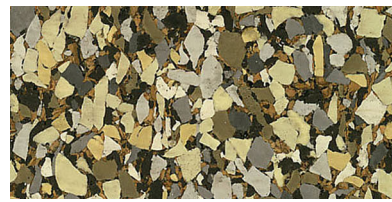

## medley: with cork content

Medley: Cork Tracks

White Tie RT4316

Tuxedo RT4315

Flurry RT4313

Ink RT4302

Peppercorn RT4304

Seaside RT4306

Fiesta RT4301

Smoke RT4318

Grain RT4311

Roma RT4305

Funnel RT4312

Bark RT4300

Cinder RT4310

Sea Glass RT4317