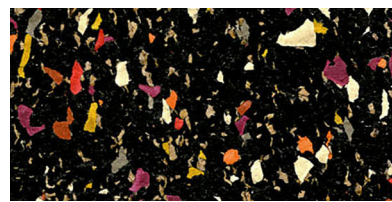

## medley: with cork content

Medley: Cork Tracks

White Tie RT4316

Tuxedo RT4315

Flurry RT4313

Ink RT4302

Peppercorn RT4304

Seaside RT4306

Fiesta RT4301

Smoke RT4318

Grain RT4311

Roma RT4305

Funnel RT4312

Bark RT4300

Cinder RT4310

Sea Glass RT4317