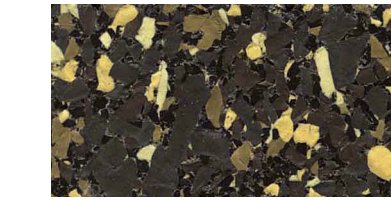

## kaleidoscope & basics

Sleet RT4111

Arctic RT4100

Sterling RT4113

Highway RT4115

Rain RT4101

Shale RT4102

Storm RT4207

Fossil RT4103

Marble RT4112

Parchment RT4118

Biscotti RT4117

Quartz RT4202

Trail Mix RT4203

Habanero RT4214

Crimson RT4204

Shadows RT4208

Mallard RT4216

Shamrock RT4215

Waterfall RT4213

Deep Blue Sea RT4206

USA made Re-Tire offers great slip resistance, good sound absorption, comfort underfoot, durability and can handle heavy rolling loads.