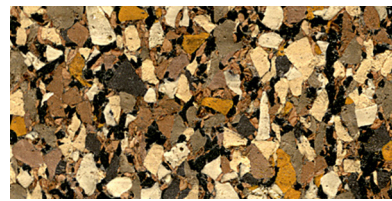

## medley: with cork content

Medley: Cork Tracks

White Tie RT4316

Tuxedo RT4315

Flurry RT4313

Ink RT4302

Peppercorn RT4304

Seaside RT4306

Fiesta RT4301

Smoke RT4318

Grain RT4311

Roma RT4305

Funnel RT4312

Bark RT4300

Cinder RT4310

Sea Glass RT4317