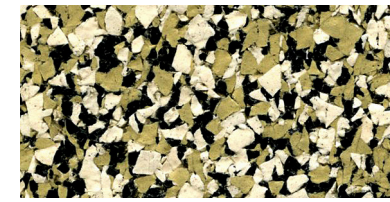

## kaleidoscope & basics

Sleet RT4111

Arctic RT4100

Sterling RT4113

Highway RT4115

Rain RT4101

Shale RT4102

Storm RT4207

Fossil RT4103

Marble RT4112

Parchment RT4118

Biscotti RT4117

Quartz RT4202

Trail Mix RT4203

Habanero RT4214

Crimson RT4204