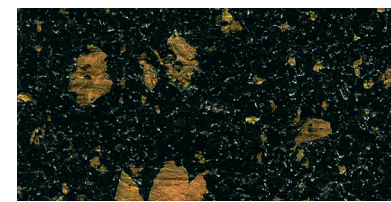

Cork Tracks RT4314