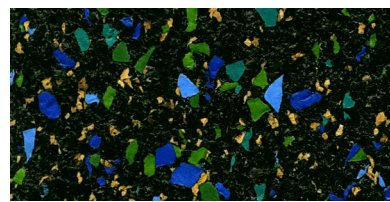

## medley: with cork content

Medley: Cork Tracks

White Tie RT4316

Tuxedo RT4315

Flurry RT4313

Ink RT4302

Peppercorn RT4304

Seaside RT4306

Fiesta RT4301

Smoke RT4318

Grain RT4311

Roma RT4305

Funnel RT4312

Bark RT4300

Cinder RT4310

Sea Glass RT4317