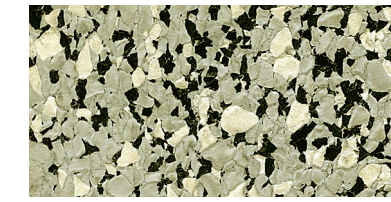

Arctic RT4100