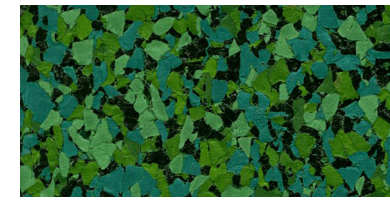

Mallard RT4216