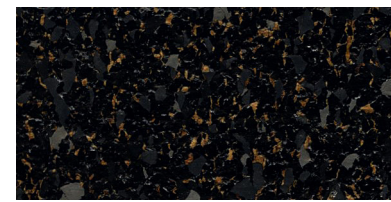

## medley: with cork content

Medley: Cork Tracks

White Tie RT4316

Tuxedo RT4315

Flurry RT4313

Ink RT4302

Peppercorn RT4304

Seaside RT4306

Fiesta RT4301

Smoke RT4318

Grain RT4311

Roma RT4305

Funnel RT4312

Bark RT4300

Cinder RT4310

Sea Glass RT4317