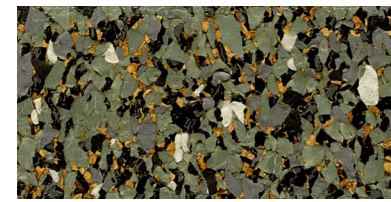

## medley: with cork content

Medley: Cork Tracks

White Tie RT4316

Tuxedo RT4315

Flurry RT4313

Ink RT4302

Peppercorn RT4304

Seaside RT4306

Fiesta RT4301

Smoke RT4318

Grain RT4311

Roma RT4305

Funnel RT4312

Bark RT4300

Cinder RT4310

Sea Glass RT4317