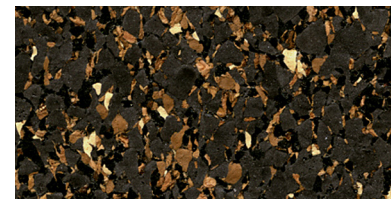

## medley: with cork content

Medley: Cork Tracks

White Tie RT4316

Tuxedo RT4315

Flurry RT4313

Ink RT4302

Peppercorn RT4304

Seaside RT4306

Fiesta RT4301

Smoke RT4318

Grain RT4311

Roma RT4305

Funnel RT4312

Bark RT4300

Cinder RT4310

Sea Glass RT4317