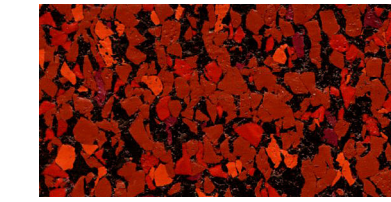

## kaleidoscope & basics

Sleet RT4111

Arctic RT4100

Sterling RT4113

Highway RT4115

Rain RT4101

Shale RT4102

Storm RT4207

Fossil RT4103

Marble RT4112

Parchment RT4118

Biscotti RT4117

Quartz RT4202

Trail Mix RT4203

Habanero RT4214

Crimson RT4204