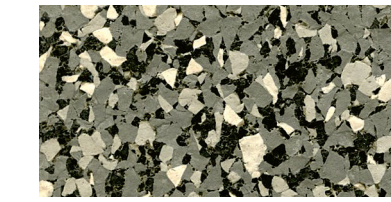

# Capri Re-Tire recycled rubber rolls & tiles

## kaleidoscope & basics

Sleet RT4111

Arctic RT4100

Sterling RT4113

Highway RT4115

Rain RT4101

Shale RT4102

Storm RT4207