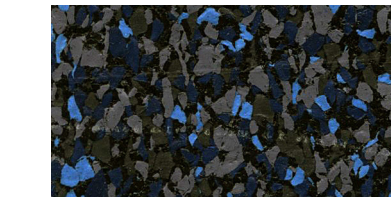

Shadows RT4208

Mallard RT4216

Shamrock RT4215

Waterfall RT4213

Deep Blue Sea RT4206

USA made Re-Tire offers great slip resistance, good sound absorption, comfort underfoot, durability and can handle heavy rolling loads.