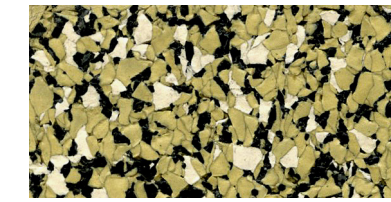

## kaleidoscope & basics

Sleet RT4111

Arctic RT4100

Sterling RT4113

Highway RT4115

Rain RT4101

Shale RT4102

Storm RT4207

Fossil RT4103

Marble RT4112

Parchment RT4118

Biscotti RT4117

Quartz RT4202

Trail Mix RT4203

Habanero RT4214

Crimson RT4204