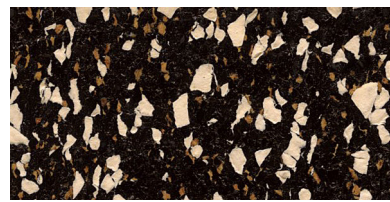

# Capri Re-Tire recycled rubber rolls & tiles

## medley: with cork content

Medley: Cork Tracks

White Tie RT4316

Tuxedo RT4315

Flurry RT4313

Ink RT4302

Peppercorn RT4304

Seaside RT4306