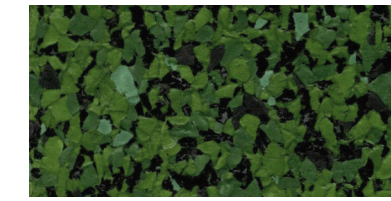

Shamrock RT4215