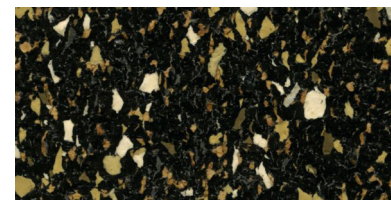

## medley: with cork content

Medley: Cork Tracks

White Tie RT4316

Tuxedo RT4315

Flurry RT4313

Ink RT4302

Peppercorn RT4304

Seaside RT4306

Fiesta RT4301

Smoke RT4318

Grain RT4311

Roma RT4305

Funnel RT4312

Bark RT4300

Cinder RT4310

Sea Glass RT4317