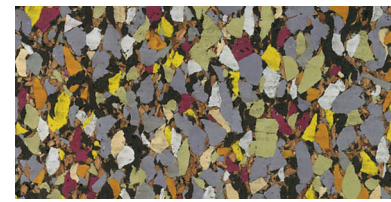

## medley: with cork content

Medley: Cork Tracks

White Tie RT4316

Tuxedo RT4315

Flurry RT4313

Ink RT4302

Peppercorn RT4304

Seaside RT4306