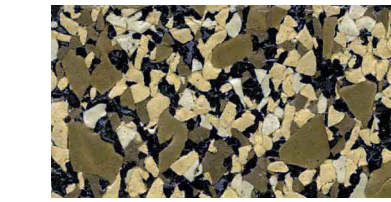

## kaleidoscope & basics

Sleet RT4111

Arctic RT4100

Sterling RT4113

Highway RT4115

Rain RT4101

Shale RT4102

Storm RT4207

Fossil RT4103

Marble RT4112

Parchment RT4118

Biscotti RT4117

Quartz RT4202

Trail Mix RT4203

Habanero RT4214

Crimson RT4204

Shadows RT4208

Mallard RT4216

Shamrock RT4215

Waterfall RT4213

Deep Blue Sea RT4206

USA made Re-Tire offers great slip resistance, good sound absorption, comfort underfoot, durability and can handle heavy rolling loads.