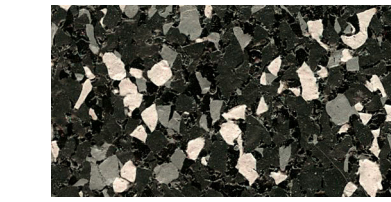

## kaleidoscope & basics

Sleet RT4111

Arctic RT4100

Sterling RT4113

Highway RT4115

Rain RT4101

Shale RT4102

Storm RT4207

Fossil RT4103

Marble RT4112

Parchment RT4118

Biscotti RT4117

Quartz RT4202

Trail Mix RT4203

Habanero RT4214

Crimson RT4204