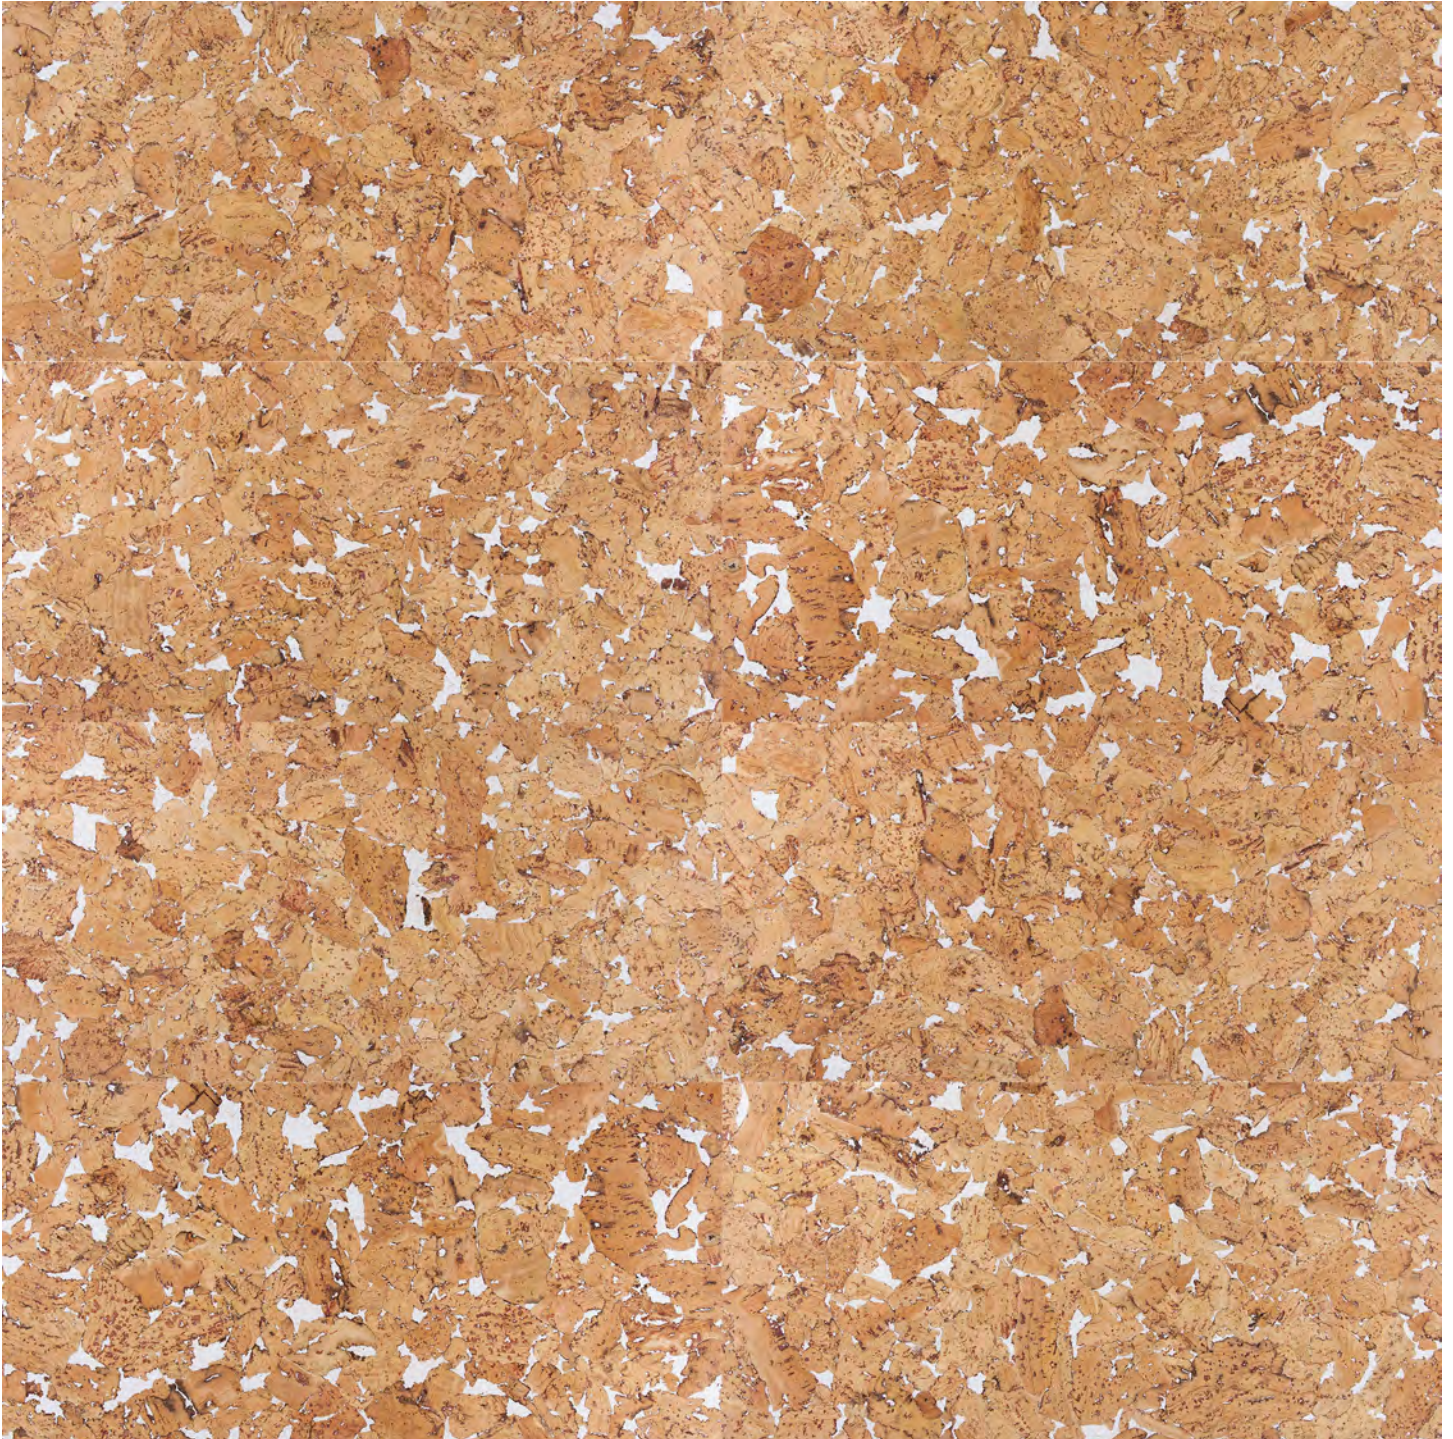

Muro Installation Layouts

With an array of cork patterns, shades and textures, the versatile Capri Muro wall tile collection offers multiple possibilities for creative vertical installations. The rectangular Muro tiles can be installed in numerous layouts.

On the following pages we show several renderings of installation layouts for the Muro Collection.

Cork is a naturally versatile, durable, sound-reducing, insulating, antimicrobial & antifungal rapidly renewable raw material.

Vertical Runningbond

Gallery Drawing

Crosshatch

Gallery Etching

Stackbond

Gallery Abstract White

Vertical Stackbond

Gallery Abstract White