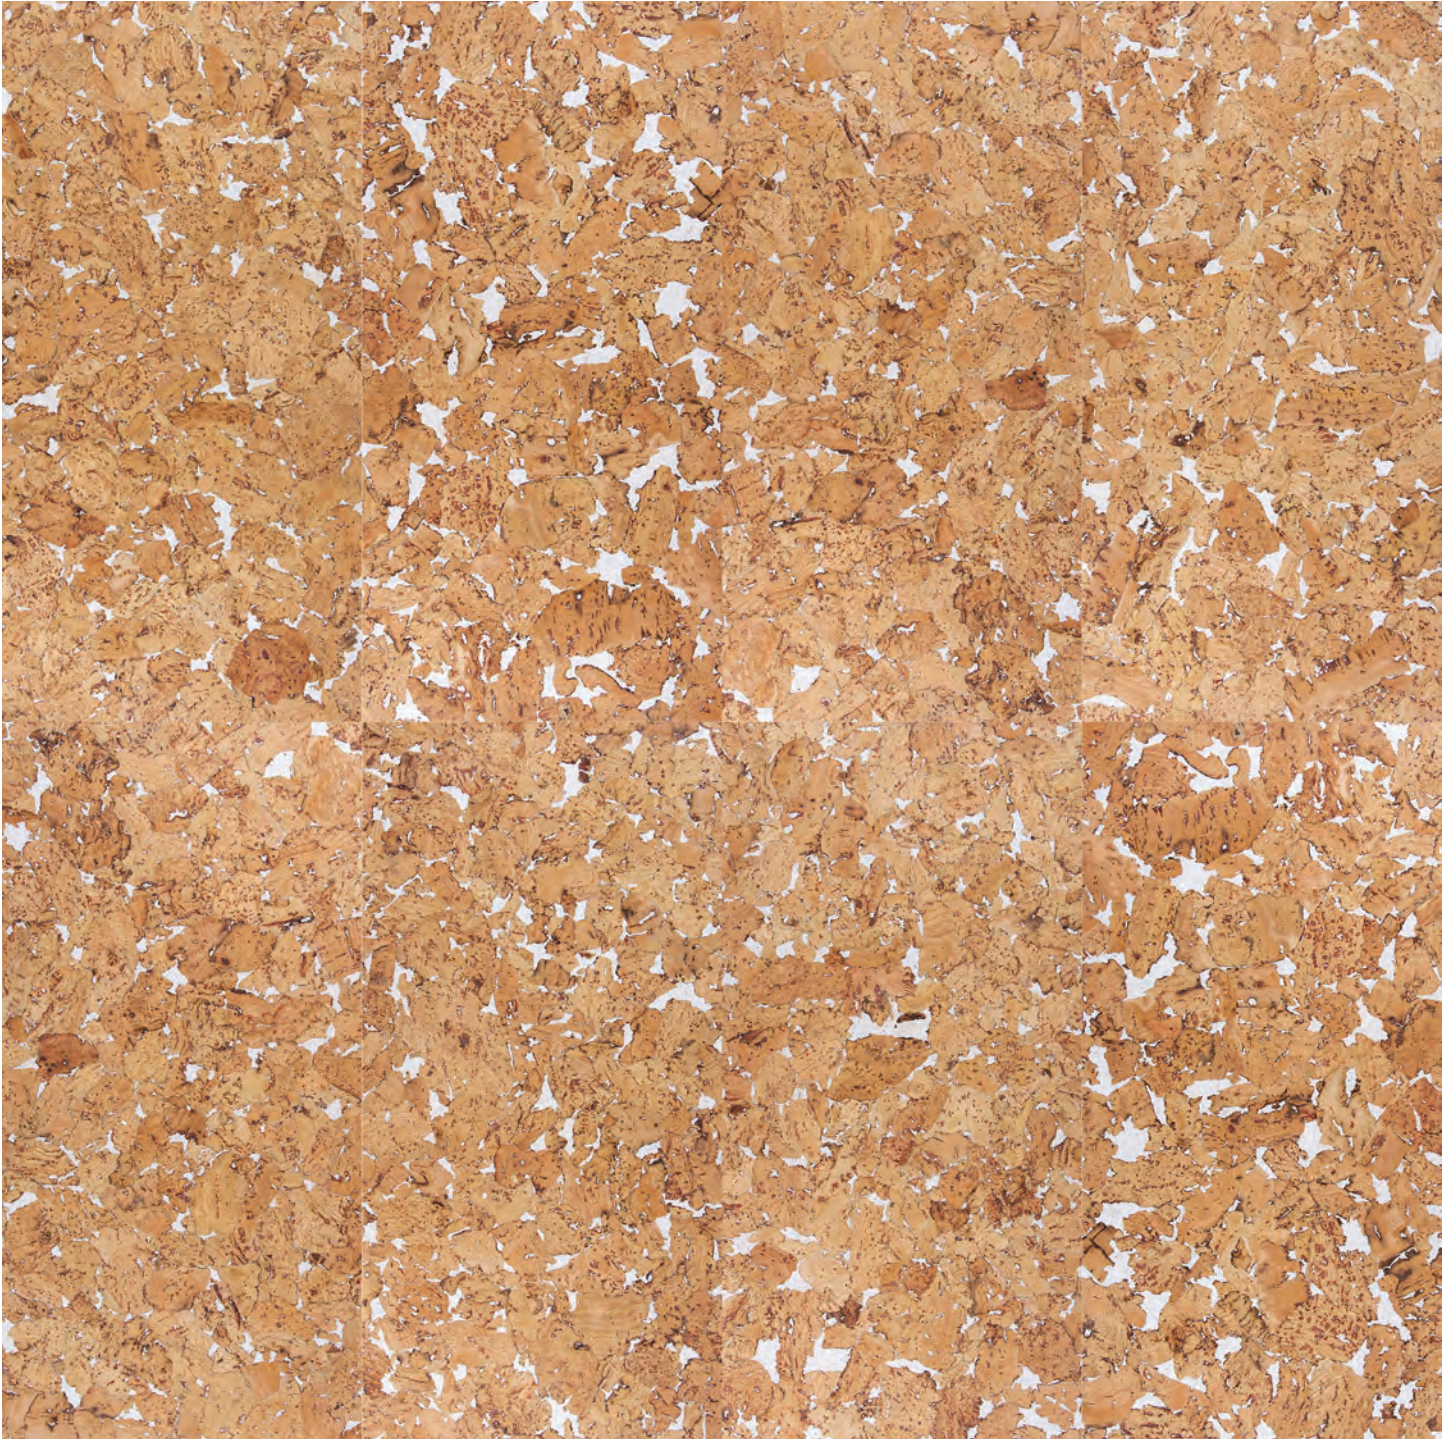

Muro Installation Layouts

With an array of cork patterns, shades and textures, the versatile Capri Muro wall tile collection offers multiple possibilities for creative vertical installations. The rectangular Muro tiles can be installed in numerous layouts.

On the following pages we show several renderings of installation layouts for the Muro Collection.

Cork is a naturally versatile, durable, sound-reducing, insulating, antimicrobial & antifungal rapidly renewable raw material.

Vertical Runningbond

Gallery Drawing

Crosshatch

Gallery Etching

Stackbond

Gallery Abstract White

Vertical Stackbond

Gallery Abstract White