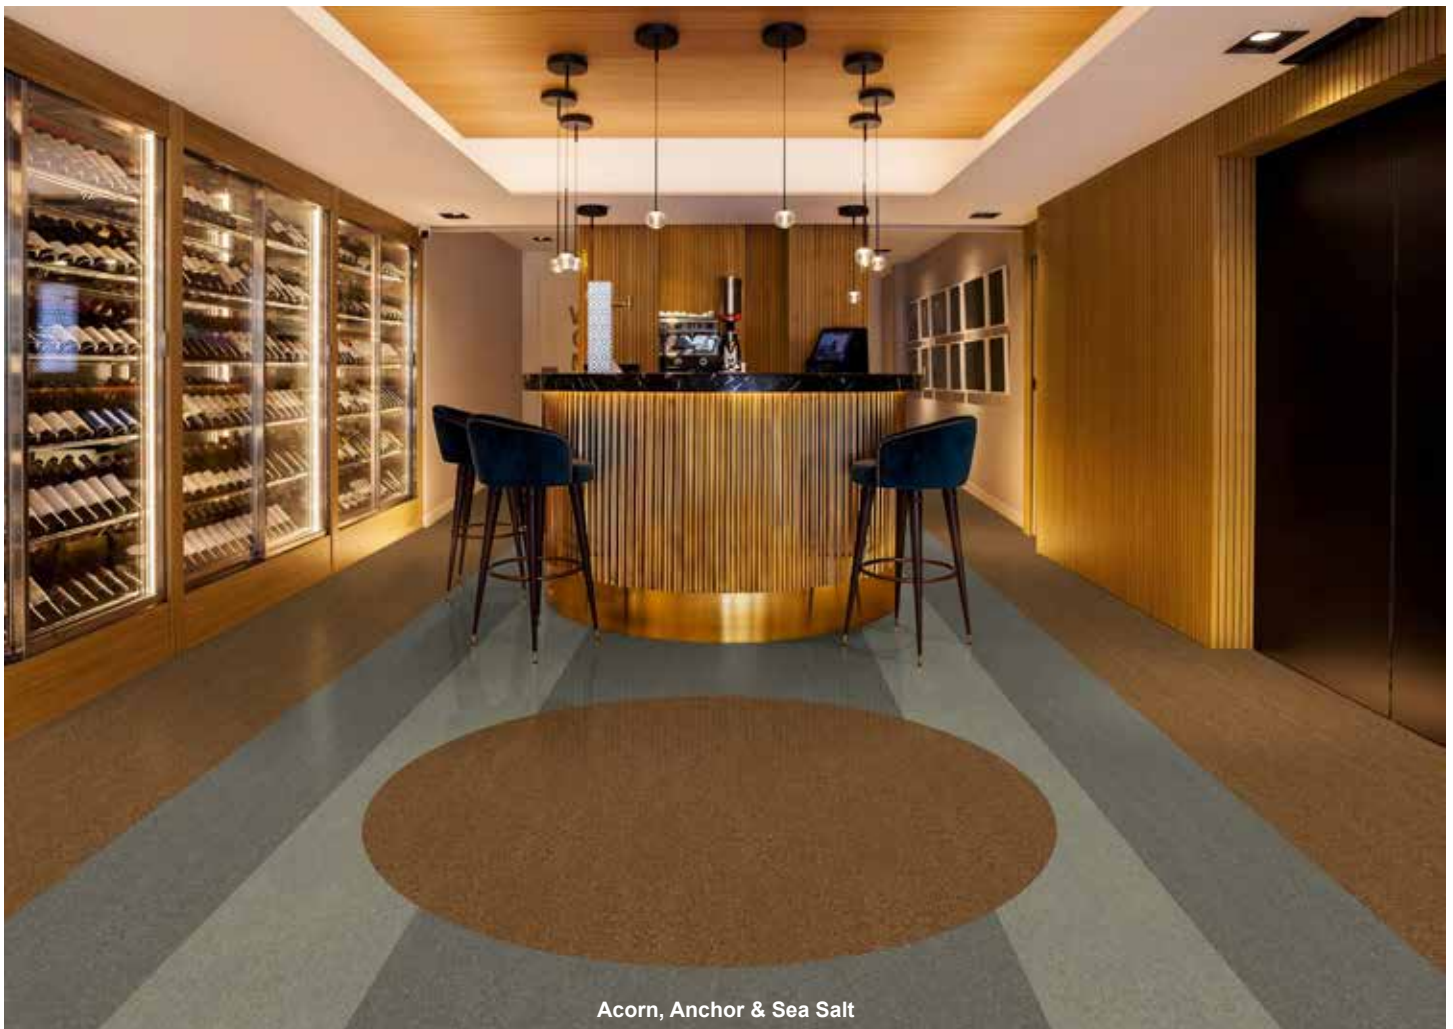

Cork is a naturally versatile, durable, sound reducing, insulating, antimicrobial & anti-fungal rapidly renewable raw material.