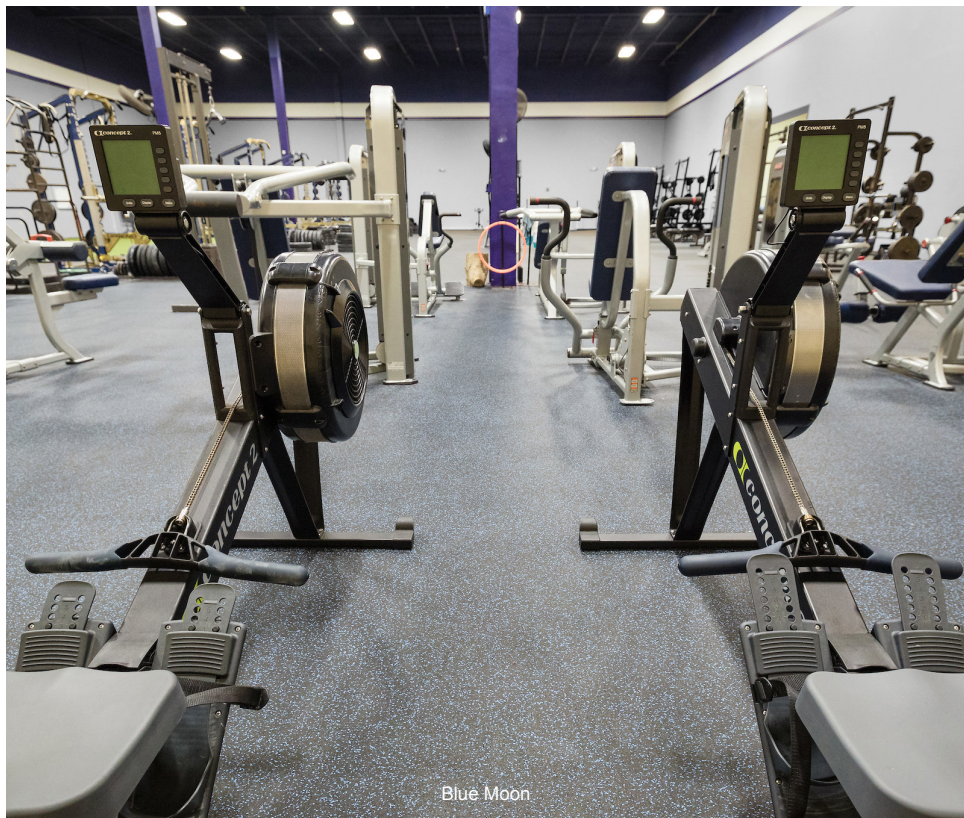

*Capri*  
collections

Fitness & Rec  
*recycled rubber*

Blue Moon

# Fitness & Rec *recycled rubber*

Fitness & Rec is Capri's workhorse, high performance, budget conscious product for fitness and recreation areas. Select approved Fitness & Rec colors are suitable for exterior installations. The approved Fitness & Rec colors for exterior use are After Dark, Cloudy, Galaxy, Blue Night, Cardinal, Grass, Alley, Rock Bottom and Motion. Refer to tech documents for details. Skive/knife marks from the manufacturing process are inherent. Fitness & Rec is PVC FREE, Declare Label Red List Free, FloorScore certified and listed on mindful MATERIALS.