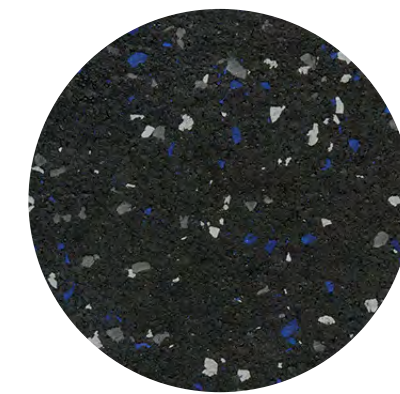

After Dark RTL4000

Cloudy RTL4022

Galaxy RTL4021

Blue Night RTL4024

Cardinal RTL4029

Grass RTL4023

Alley RTL4030

Fitness & Rec

recycled rubber

Black Tie RTL4006

Blue Moon RTL4003

Mars RTL4016

Venus RTL4017

Rock Bottom RTL4035

Motion RTL4056

Firecracker RTL4033

Northern Lights RTL4034

Falcons RTL4060

Braves RTL4061

Bears RTL4062

Other rubber products from Capri include AND/OR 2.0 rubber cork, Twist rubber, Sequel rubber cork & Collegiate Collection
800.492.2613 • capricollections.com