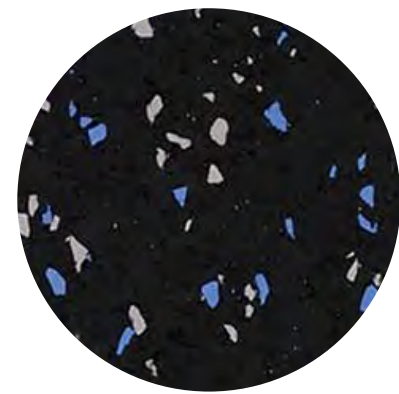

Fitness & Rec

recycled rubber

USA made Fitness & Rec recycled rubber offers enhanced slip resistance, comfort under foot, exceptional durability and sound absorbing qualities. Made with post-consumer SBR tire waste and EPDM rubber, Fitness & Rec is suitable for a variety of fitness and recreational areas.

Fitness & Rec Formats
 Standard: 8mm Rolls & 24" x 24" nominal Interlocking tiles
 Non-Standard: 12mm Rolls & 24" x 48" nominal Interlocking tiles (incremental minimums will apply)

With recycled content, shade variations are possible
 Skive/knife marks from the manufacturing process are inherent
 Declare Label Red List Free • FloorScore certified • Listed on mindful MATERIALS

After Dark RTL4000

Cloudy RTL4022

Galaxy RTL4021

Blue Night RTL4024

Cardinal RTL4029

Grass RTL4023

Alley RTL4030

Fitness & Rec