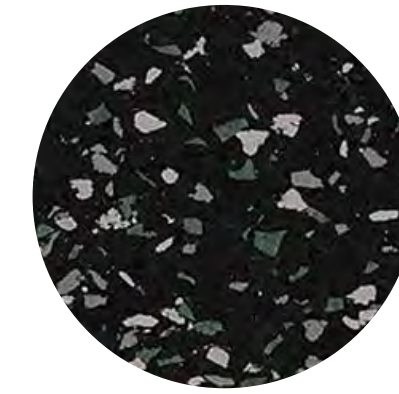

After Dark RTL4000

Cloudy RTL4022

Galaxy RTL4021

Blue Night RTL4024

Cardinal RTL4029

Grass RTL4023

Alley RTL4030

Fitness & Rec

recycled rubber

Black Tie RTL4006

Blue Moon RTL4003

Mars RTL4016

Venus RTL4017

Rock Bottom RTL4035

Motion RTL4056

Firecracker RTL4033