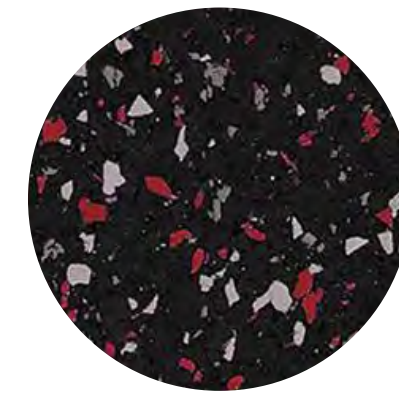

After Dark RTL4000

Cloudy RTL4022

Galaxy RTL4021

Blue Night RTL4024

Cardinal RTL4029

Grass RTL4023

Alley RTL4030

Fitness & Rec

recycled rubber

Black Tie RTL4006

Blue Moon RTL4003

Mars RTL4016

Venus RTL4017

Rock Bottom RTL4035

Motion RTL4056

Firecracker RTL4033