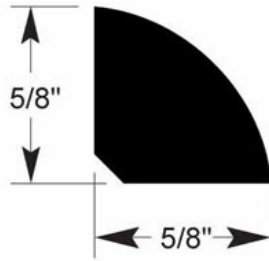

**058 Mini Adjustable
Stair Nose 7/16"**
94" length

126 Quarter Round 7/16"
78" length

127 T-Molding 7/16"
78" length

128 Threshold 7/16"
78" length

130 Reducer Overlap 7/16"
94" length

131 Stair Nose Overlap 7/16"
78" length

129 Wall Base 7/16"
94" length