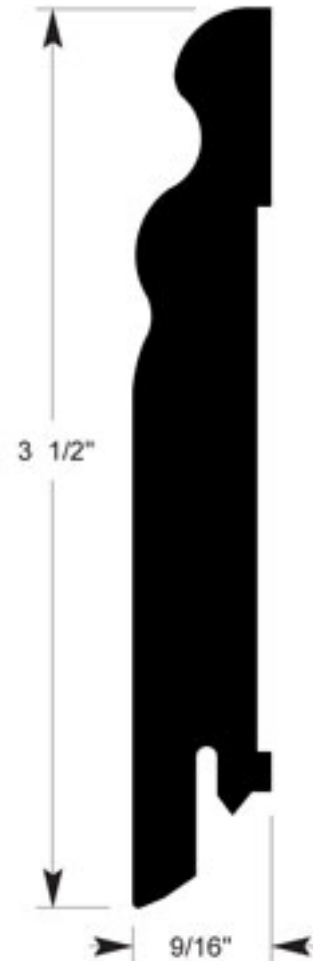

**058 Mini Adjustable
Stair Nose 7/16"**
94" length

126 Quarter Round 7/16"
78" length

127 T-Molding 7/16"
78" length

128 Threshold 7/16"
78" length

130 Reducer Overlap 7/16"
94" length

131 Stair Nose Overlap 7/16"
78" length

129 Wall Base 7/16"
94" length