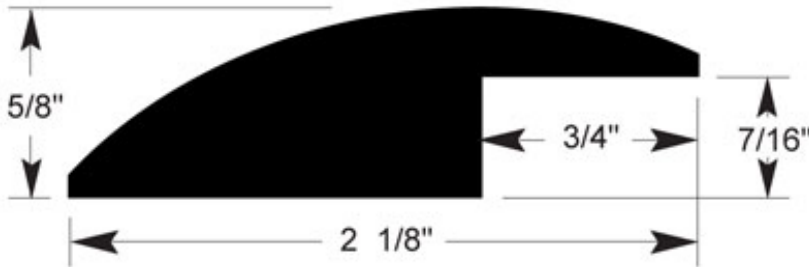

**058 Mini Adjustable
Stair Nose 7/16"**
94" length

126 Quarter Round 7/16"
78" length

127 T-Molding 7/16"
78" length

128 Threshold 7/16"
78" length

130 Reducer Overlap 7/16"
94" length

131 Stair Nose Overlap 7/16"
78" length

129 Wall Base 7/16"
94" length