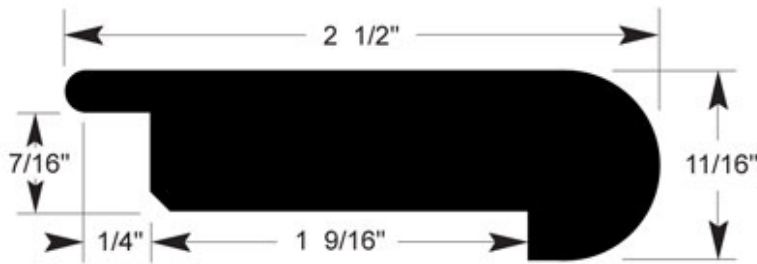

**058 Mini Adjustable
Stair Nose 7/16"**
94" length

126 Quarter Round 7/16"
78" length

127 T-Molding 7/16"
78" length

128 Threshold 7/16"
78" length

130 Reducer Overlap 7/16"
94" length

131 Stair Nose Overlap 7/16"
78" length

129 Wall Base 7/16"
94" length