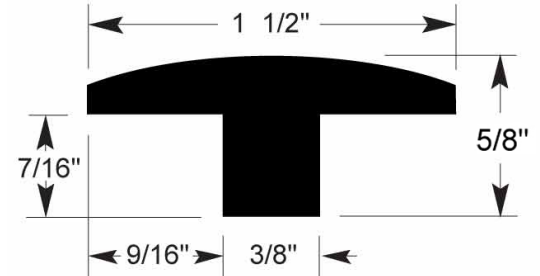

**058 Mini Adjustable
Stair Nose 7/16"**
94" length

126 Quarter Round 7/16"
78" length

127 T-Molding 7/16"
78" length

128 Threshold 7/16"
78" length

130 Reducer Overlap 7/16"
94" length

131 Stair Nose Overlap 7/16"
78" length

129 Wall Base 7/16"
94" length