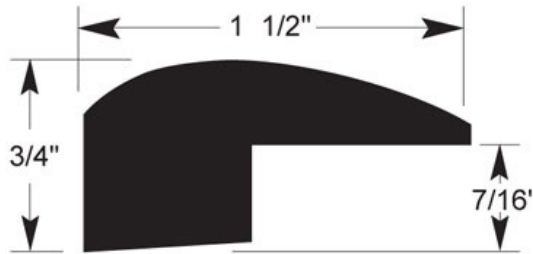

**058 Mini Adjustable
Stair Nose 7/16"**
94" length

126 Quarter Round 7/16"
78" length

127 T-Molding 7/16"
78" length

128 Threshold 7/16"
78" length

130 Reducer Overlap 7/16"
94" length

131 Stair Nose Overlap 7/16"
78" length

129 Wall Base 7/16"
94" length